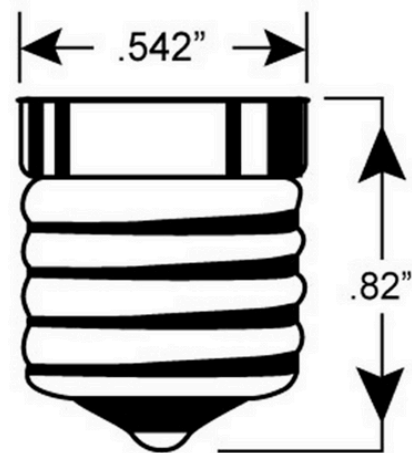

S11 INCANDESCENT GLASS BULB

FEATURES:

- S11 Incandescent Glass Bulbs perfectly match the antique look and vintage style of your home.
- This incandescent bulb provides 2700 kelvin comfortable warm white light glow with all fixtures.
- Bulb can last up to 1500 hours, providing long-term use.
- S11 Incandescent Glass Bulbs work with 120 volts and 40 watts.
- These clear finish incandescent lightbulbs are widely used by contractors and electricians in industrial/residential decorative and lighting applications.
- These night light bulbs use less power and last longer, it works well at producing perfect light by consuming less energy.

MATERIAL / FINISH:

- Clear

ITEM#	UPC	WATTAGE	CCT	BASE	VOLTS	LUMENS	PKG QTY
OL-46115	665355946115	40W	2700K	E17 / INTERMEDIATE	120V	370L	10

C9/Intermediate Base (E17)