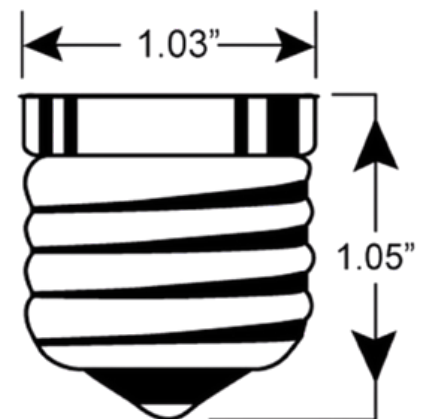

Medium Base (E26)