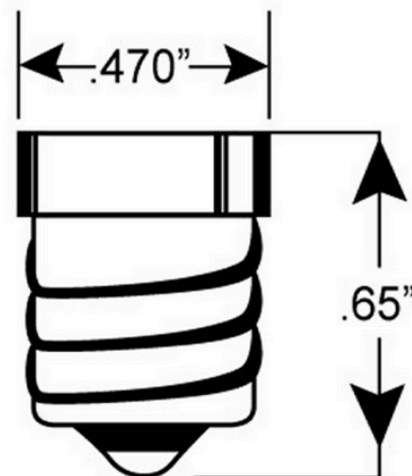

## T6 TUBULAR INCANDESCENT LIGHT BULB

### MATERIAL / FINISH:

- Clear

ITEM#	UPC	WATTAGE	CCT	BASE	VOLTS	LUMENS	PKG QTY
OL-46474	665355946474	25W	2700K	E12 / Candelabra	120	180L	12
OL-26007	655471326007	15W	2700K	E12 / Candelabra	120	95L	10

**C7/Candelabra Base (E12)**